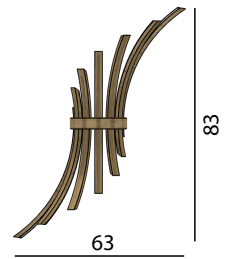

## Dimensions

Filò floor

Filò table

Filò suspension

Floor and table

Suspension

Filò floor

Filò table

Filò suspension

	Filò floor	Filò table	Filò suspension
Location	Indoor	Indoor	Indoor
Light source	12 x 4W Strip LED 3000K 12 x 403.9 lm CRI > 80 Not replaceable	12 x 4W Strip LED 3000K 12 x 403.9 lm CRI > 80 Not replaceable	12 x 4W Strip LED 3000K 12 x 403.9 lm CRI > 80 Not replaceable
Efficiency	Class: A+	Class: A+	Class: A+
Intensity adjustment	Touch Dimmer on the support pole	Touch Dimmer on the support pole	Push Button/Dali Dimmer (opzionale) or Bluetooth Dimmer (opzionale)
Voltage	220-240V	220-240V	220-240V
Power	Max 50W	Max 50W	Max 50W
Diffuser	Matt white	Matt white	Matt white
Power supply included	Yes	Yes	Yes
Construction materials	Natural european oak wood and white painted metal	Natural european oak wood and white painted metal	Natural european oak wood and white painted metal
Weight	8,2 kg	7,4 kg	5,5 kg
Packaging	Box: L. 60 cm x D. 40 cm x H. 20 cm Tube: H. 155 cm x D. 3 cm	Box: L. 60 cm x D. 40 cm x H. 20 cm	Box: L. 60 cm x D. 40 cm x H. 20 cm