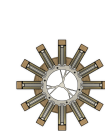

## Dimensions

Filò floor

Filò table

Filò suspension

Floor and table

Suspension

Filò floor

Filò table

Filò suspension

	Filò floor	Filò table	Filò suspension
Location	Indoor	Indoor	Indoor
Light source	12 x 4W Strip LED 3000K 12 x 403.9 lm CRI > 80 Not replaceable	12 x 4W Strip LED 3000K 12 x 403.9 lm CRI > 80 Not replaceable	12 x 4W Strip LED 3000K 12 x 403.9 lm CRI > 80 Not replaceable
Efficiency	Class: A+	Class: A+	Class: A+
Intensity adjustment	Touch Dimmer on the support pole	Touch Dimmer on the support pole	Push Button/Dali Dimmer (opzionale) or Bluetooth Dimmer (opzionale)
Voltage	220-240V	220-240V	220-240V
Power	Max 50W	Max 50W	Max 50W
Diffuser	Matt white	Matt white	Matt white
Power supply included	Yes	Yes	Yes
Construction materials	Natural european oak wood and white painted metal	Natural european oak wood and white painted metal	Natural european oak wood and white painted metal
Weight	8,2 kg	7,4 kg	5,5 kg
Packaging	Box: L. 60 cm x D. 40 cm x H. 20 cm Tube: H. 155 cm x D. 3 cm	Box: L. 60 cm x D. 40 cm x H. 20 cm	Box: L. 60 cm x D. 40 cm x H. 20 cm