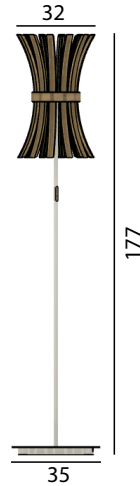

Mille222  
light happens

## Dimensions

Filò floor

Filò table

Filò suspension

Floor and table

Suspension

Filò floor

Filò table

Filò suspension

	Filò floor	Filò table	Filò suspension
Location	Indoor	Indoor	Indoor
Light source	12 x 4W Strip LED 3000K 12 x 403.9 lm CRI > 80 Not replaceable	12 x 4W Strip LED 3000K 12 x 403.9 lm CRI > 80 Not replaceable	12 x 4W Strip LED 3000K 12 x 403.9 lm CRI > 80 Not replaceable
Efficiency	Class: A+	Class: A+	Class: A+
Intensity adjustment	Touch Dimmer on the support pole	Touch Dimmer on the support pole	Push Button/Dali Dimmer (opzionale) or Bluetooth Dimmer (opzionale)
Voltage	220-240V	220-240V	220-240V
Power	Max 50W	Max 50W	Max 50W
Diffuser	Matt white	Matt white	Matt white
Power supply included	Yes	Yes	Yes
Construction materials	Natural european oak wood and white painted metal	Natural european oak wood and white painted metal	Natural european oak wood and white painted metal
Weight	8,2 kg	7,4 kg	5,5 kg
Packaging	Box: L. 60 cm x D. 40 cm x H. 20 cm Tube: H. 155 cm x D. 3 cm	Box: L. 60 cm x D. 40 cm x H. 20 cm	Box: L. 60 cm x D. 40 cm x H. 20 cm