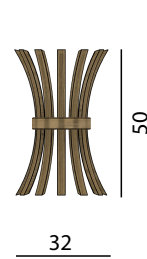

## Dimensions

Filò floor

Filò table

Filò suspension

Floor and table

Suspension

Filò floor

Filò table

Filò suspension

	Filò floor	Filò table	Filò suspension
Location	Indoor	Indoor	Indoor
Light source	12 x 4W Strip LED 3000K 12 x 403.9 lm CRI > 80 Not replaceable	12 x 4W Strip LED 3000K 12 x 403.9 lm CRI > 80 Not replaceable	12 x 4W Strip LED 3000K 12 x 403.9 lm CRI > 80 Not replaceable
Efficiency	Class: A+	Class: A+	Class: A+
Intensity adjustment	Touch Dimmer on the support pole	Touch Dimmer on the support pole	Push Button/Dali Dimmer (opzionale) or Bluetooth Dimmer (opzionale)
Voltage	220-240V	220-240V	220-240V
Power	Max 50W	Max 50W	Max 50W
Diffuser	Matt white	Matt white	Matt white
Power supply included	Yes	Yes	Yes
Construction materials	Natural european oak wood and white painted metal	Natural european oak wood and white painted metal	Natural european oak wood and white painted metal
Weight	8,2 kg	7,4 kg	5,5 kg
Packaging	Box: L. 60 cm x D. 40 cm x H. 20 cm Tube: H. 155 cm x D. 3 cm	Box: L. 60 cm x D. 40 cm x H. 20 cm	Box: L. 60 cm x D. 40 cm x H. 20 cm