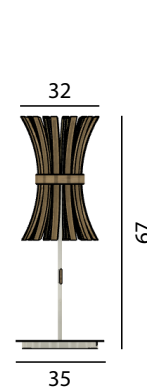

## Dimensions

Filò floor

Filò table

Filò suspension

Floor and table

Suspension

Filò floor

Filò table

Filò suspension

	Filò floor	Filò table	Filò suspension
Location	Indoor	Indoor	Indoor
Light source	12 x 4W Strip LED 3000K 12 x 403.9 lm CRI > 80 Not replaceable	12 x 4W Strip LED 3000K 12 x 403.9 lm CRI > 80 Not replaceable	12 x 4W Strip LED 3000K 12 x 403.9 lm CRI > 80 Not replaceable
Efficiency	Class: A+	Class: A+	Class: A+
Intensity adjustment	Touch Dimmer on the support pole	Touch Dimmer on the support pole	Push Button/Dali Dimmer (opzionale) or Bluetooth Dimmer (opzionale)
Voltage	220-240V	220-240V	220-240V
Power	Max 50W	Max 50W	Max 50W
Diffuser	Matt white	Matt white	Matt white
Power supply included	Yes	Yes	Yes
Construction materials	Natural european oak wood and white painted metal	Natural european oak wood and white painted metal	Natural european oak wood and white painted metal
Weight	8,2 kg	7,4 kg	5,5 kg
Packaging	Box: L. 60 cm x D. 40 cm x H. 20 cm Tube: H. 155 cm x D. 3 cm	Box: L. 60 cm x D. 40 cm x H. 20 cm	Box: L. 60 cm x D. 40 cm x H. 20 cm