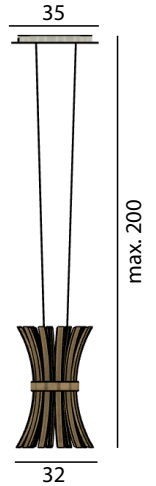

## Dimensions

Filò floor

Filò table

Filò suspension

Floor and table

Suspension

Filò floor

Filò table

Filò suspension

	Filò floor	Filò table	Filò suspension
Location	Indoor	Indoor	Indoor
Light source	12 x 4W Strip LED 3000K 12 x 403.9 lm CRI > 80 Not replaceable	12 x 4W Strip LED 3000K 12 x 403.9 lm CRI > 80 Not replaceable	12 x 4W Strip LED 3000K 12 x 403.9 lm CRI > 80 Not replaceable
Efficiency	Class: A+	Class: A+	Class: A+
Intensity adjustment	Touch Dimmer on the support pole	Touch Dimmer on the support pole	Push Button/Dali Dimmer (opzionale) or Bluetooth Dimmer (opzionale)
Voltage	220-240V	220-240V	220-240V
Power	Max 50W	Max 50W	Max 50W
Diffuser	Matt white	Matt white	Matt white
Power supply included	Yes	Yes	Yes
Construction materials	Natural european oak wood and white painted metal	Natural european oak wood and white painted metal	Natural european oak wood and white painted metal
Weight	8,2 kg	7,4 kg	5,5 kg
Packaging	Box: L. 60 cm x D. 40 cm x H. 20 cm Tube: H. 155 cm x D. 3 cm	Box: L. 60 cm x D. 40 cm x H. 20 cm	Box: L. 60 cm x D. 40 cm x H. 20 cm