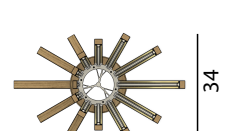

## Dimensions

Filò floor

Filò table

Filò suspension

Floor and table

Suspension

Filò floor

Filò table

Filò suspension

	Filò floor	Filò table	Filò suspension
Location	Indoor	Indoor	Indoor
Light source	12 x 4W Strip LED 3000K 12 x 403.9 lm CRI > 80 Not replaceable	12 x 4W Strip LED 3000K 12 x 403.9 lm CRI > 80 Not replaceable	12 x 4W Strip LED 3000K 12 x 403.9 lm CRI > 80 Not replaceable
Efficiency	Class: A+	Class: A+	Class: A+
Intensity adjustment	Touch Dimmer on the support pole	Touch Dimmer on the support pole	Push Button/Dali Dimmer (opzionale) or Bluetooth Dimmer (opzionale)
Voltage	220-240V	220-240V	220-240V
Power	Max 50W	Max 50W	Max 50W
Diffuser	Matt white	Matt white	Matt white
Power supply included	Yes	Yes	Yes
Construction materials	Natural european oak wood and white painted metal	Natural european oak wood and white painted metal	Natural european oak wood and white painted metal
Weight	8,2 kg	7,4 kg	5,5 kg
Packaging	Box: L. 60 cm x D. 40 cm x H. 20 cm Tube: H. 155 cm x D. 3 cm	Box: L. 60 cm x D. 40 cm x H. 20 cm	Box: L. 60 cm x D. 40 cm x H. 20 cm