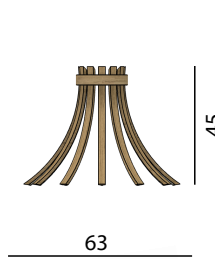

## Dimensions

Filò floor

Filò table

Filò suspension

Floor and table

Suspension

Filò floor

Filò table

Filò suspension

	Filò floor	Filò table	Filò suspension
Location	Indoor	Indoor	Indoor
Light source	12 x 4W Strip LED 3000K 12 x 403.9 lm CRI > 80 Not replaceable	12 x 4W Strip LED 3000K 12 x 403.9 lm CRI > 80 Not replaceable	12 x 4W Strip LED 3000K 12 x 403.9 lm CRI > 80 Not replaceable
Efficiency	Class: A+	Class: A+	Class: A+
Intensity adjustment	Touch Dimmer on the support pole	Touch Dimmer on the support pole	Push Button/Dali Dimmer (opzionale) or Bluetooth Dimmer (opzionale)
Voltage	220-240V	220-240V	220-240V
Power	Max 50W	Max 50W	Max 50W
Diffuser	Matt white	Matt white	Matt white
Power supply included	Yes	Yes	Yes
Construction materials	Natural european oak wood and white painted metal	Natural european oak wood and white painted metal	Natural european oak wood and white painted metal
Weight	8,2 kg	7,4 kg	5,5 kg
Packaging	Box: L. 60 cm x D. 40 cm x H. 20 cm Tube: H. 155 cm x D. 3 cm	Box: L. 60 cm x D. 40 cm x H. 20 cm	Box: L. 60 cm x D. 40 cm x H. 20 cm